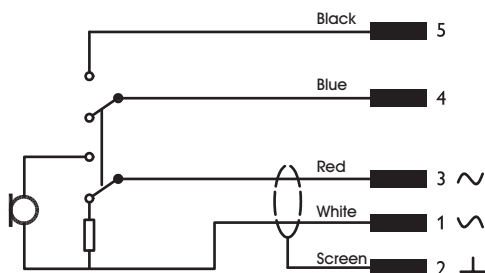

## Frequency Response

Model	EM-1
Type	Handheld
Polar Pattern	Omni Directional
Frequency Range	600-6000Hz
Sensitivity	70dB ±3dB
Rated Output Impedance	500ohm ±30% (@1000Hz)
Switch	On/Off with remote control contact
Cable Type	2-core + 2-core scenced
Color	Black
Material	ABS resin
Weight	190g
Dimension (H x W x D)	100 x 61 x 45mm
Cable Length	0.4m (1.3m extended)

## Installation

Circuit diagram

Dimensions in mm

\*Specifications and design are subjected to change without notice for improvements.