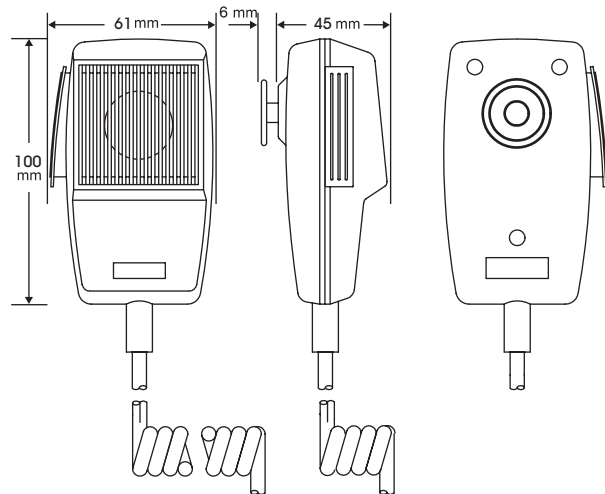

## Frequency Response

Model	EM-1
Type	Handheld
Polar Pattern	Omni Directional
Frequency Range	600-6000Hz
Sensitivity	70dB ±3dB
Rated Output Impedance	500ohm ±30% (@1000Hz)
Switch	On/Off with remote control contact
Cable Type	2-core + 2-core scenced
Color	Black
Material	ABS resin
Weight	190g
Dimension (H x W x D)	100 x 61 x 45mm
Cable Length	0.4m (1.3m extended)

## Installation

Circuit diagram

Dimensions in mm

\*Specifications and design are subjected to change without notice for improvements.