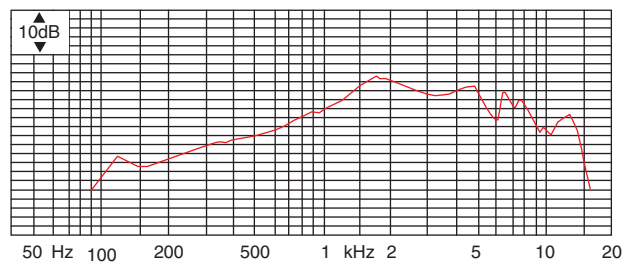

# EM-1 Emergency Microphone

The **EMIX** EM-1 is a compact handheld communications dynamic microphone. It is engineered to withstand the challenging conditions of the dispatch environment. EM-1 is designed for close talking application, and is ideal for short announcement. It is an economical microphone for budget-restricted paging and other installations. The EM-1 microphone is compatible with many popular paging amplifier inputs. Its small, light and sturdy design fits comfortably in the palm of your hand.

## Frequency Response

Model	EM-1
Type	Handheld
Polar Pattern	Omni Directional
Frequency Range	600-6000Hz
Sensitivity	70dB ±3dB
Rated Output Impedance	500ohm ±30% (@1000Hz)
Switch	On/Off with remote control contact
Cable Type	2-core + 2-core scenced
Color	Black
Material	ABS resin
Weight	190g
Dimension (H x W x D)	100 x 61 x 45mm
Cable Length	0.4m (1.3m extended)